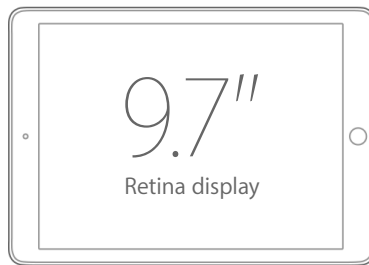

128GB

256GB

Wi-Fi + Cellular models

—

128GB

256GB

Size and Weight²

9.4 inches

6.6 inches

9.7-inch iPad Pro

Wi-Fi models

0.96 pound (437 grams)

Wi-Fi + Cellular models

0.98 pound (444 grams)

12.9-inch iPad Pro

Wi-Fi models

1.57 pounds (713 grams)

Wi-Fi + Cellular models

1.59 pounds (723 grams)

Buttons and Connectors

In the Box

- iPad Pro
- Lightning to USB Cable
- USB Power Adapter

Display

- Retina display
- 9.7-inch (diagonal) LED-backlit Multi-Touch display
- 2048-by-1536 resolution at 264 pixels per inch (ppi)
- Wide color display
- True Tone display
- Fingerprint-resistant oleophobic coating
- Fully laminated display
- Antireflective coating

- Retina display
- 12.9-inch (diagonal) LED-backlit Multi-Touch display
- 2732-by-2048 resolution at 264 pixels per inch (ppi)
- Fingerprint-resistant oleophobic coating
- Fully laminated display
- Antireflective coating