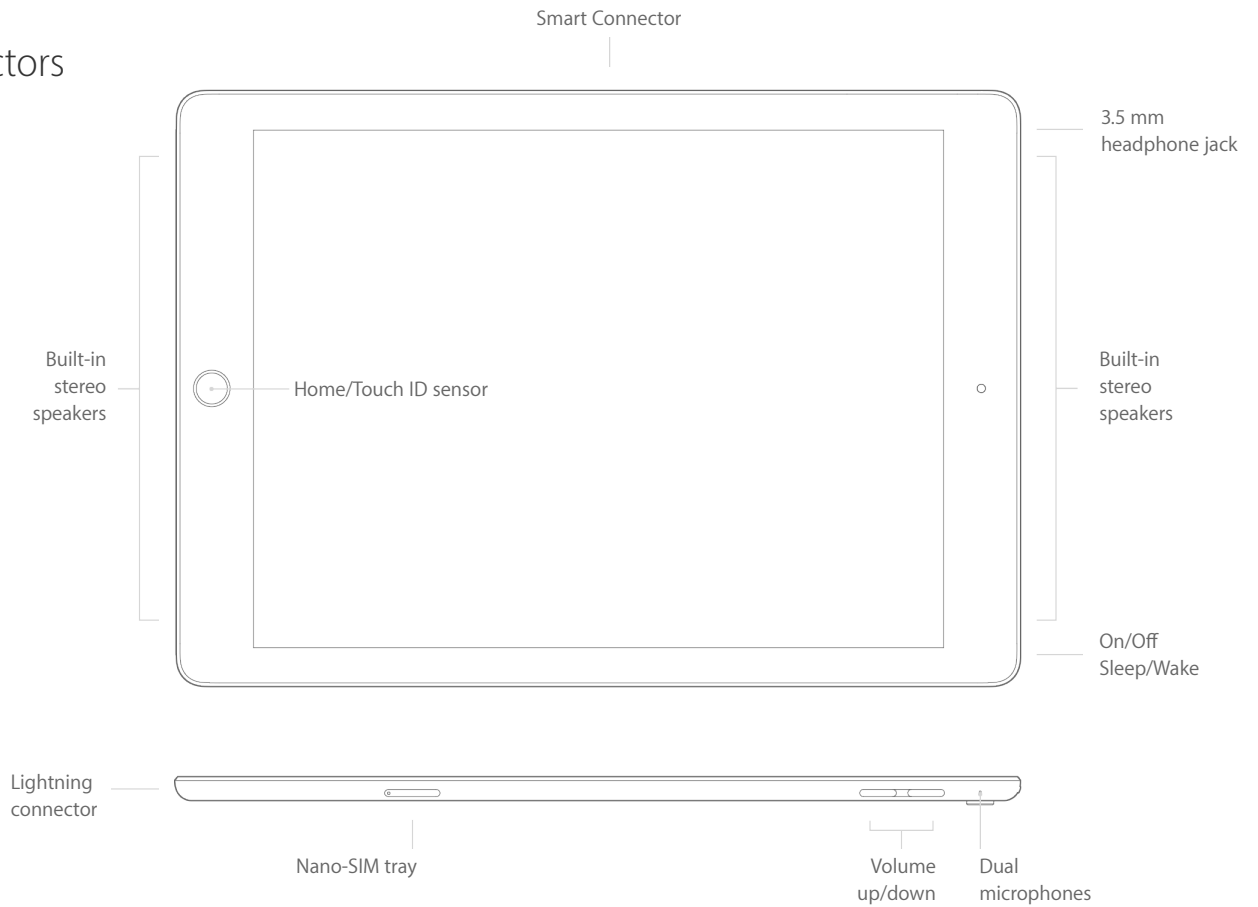

6.6 inches

9.7-inch iPad Pro

Wi-Fi models

0.96 pound (437 grams)

Wi-Fi + Cellular models

0.98 pound (444 grams)

12.9-inch iPad Pro

Wi-Fi models

1.57 pounds (713 grams)

Wi-Fi + Cellular models

1.59 pounds (723 grams)

Buttons and Connectors

In the Box

- iPad Pro
- Lightning to USB Cable
- USB Power Adapter

Display

- Retina display
- 9.7-inch (diagonal) LED-backlit Multi-Touch display
- 2048-by-1536 resolution at 264 pixels per inch (ppi)
- Wide color display
- True Tone display
- Fingerprint-resistant oleophobic coating
- Fully laminated display
- Antireflective coating