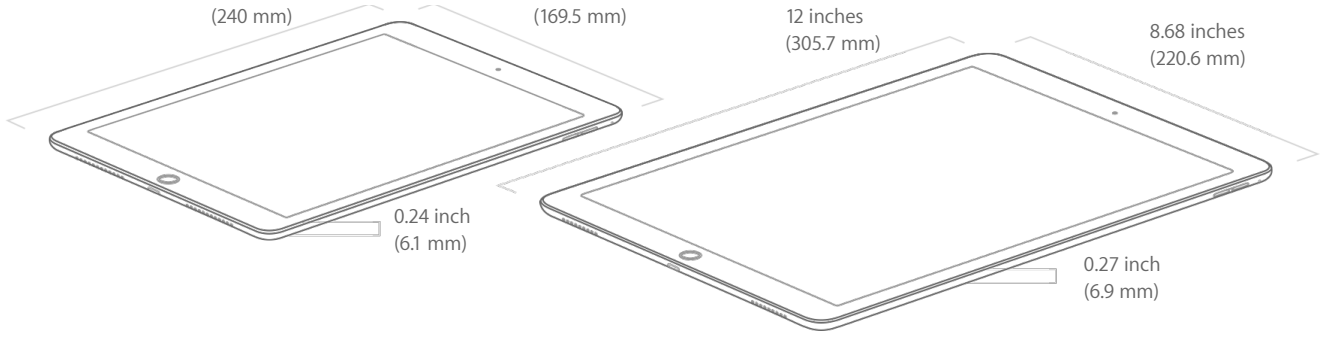

128GB

256GB

Wi-Fi + Cellular models

—

128GB

256GB

Size and Weight²

9.4 inches

6.6 inches

9.7-inch iPad Pro

Wi-Fi models

0.96 pound (437 grams)

Wi-Fi + Cellular models

0.98 pound (444 grams)

12.9-inch iPad Pro

Wi-Fi models

1.57 pounds (713 grams)

Wi-Fi + Cellular models

1.59 pounds (723 grams)

Buttons and Connectors

In the Box

- iPad Pro
- Lightning to USB Cable
- USB Power Adapter

Display

- Retina display
- 9.7-inch (diagonal) LED-backlit Multi-Touch display
- 2048-by-1536 resolution at 264 pixels per inch (ppi)
- Wide color display
- True Tone display
- Fingerprint-resistant oleophobic coating
- Fully laminated display
- Antireflective coating